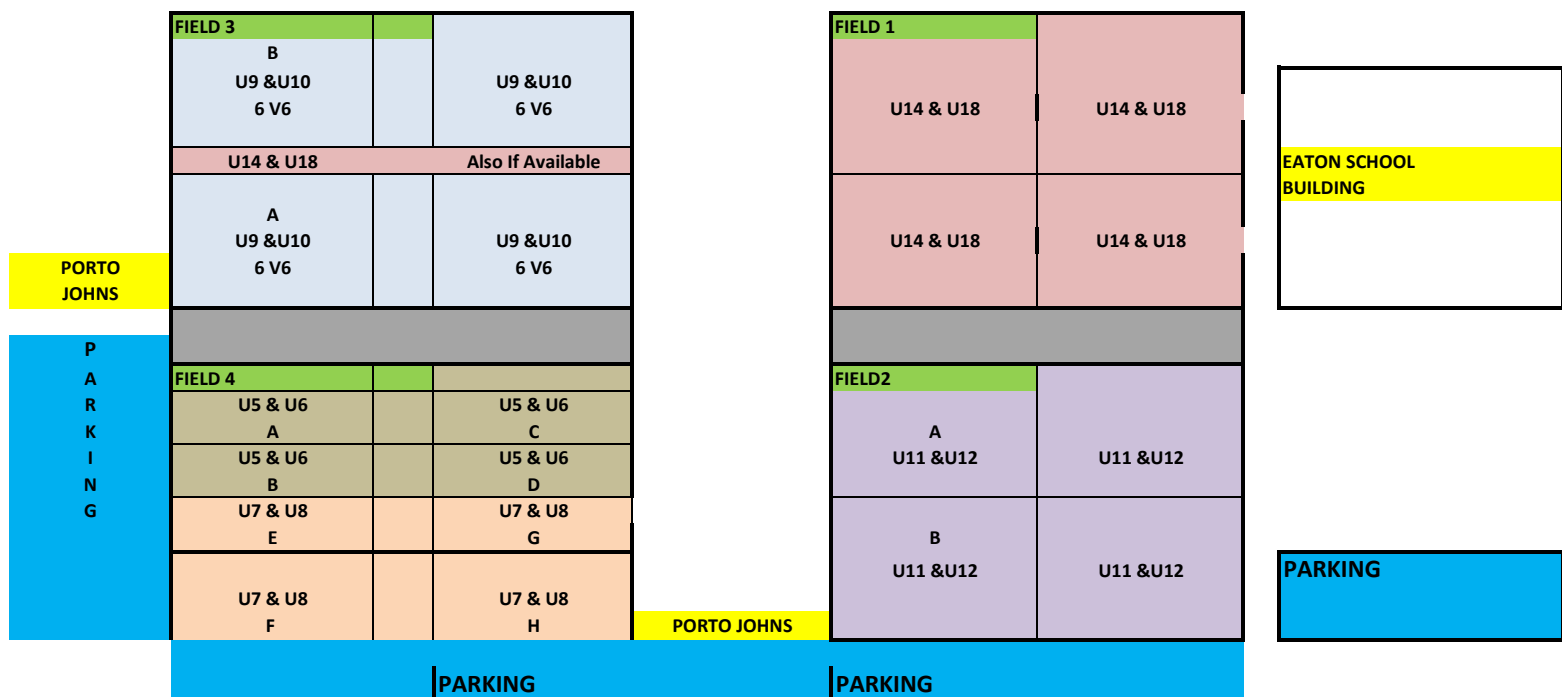

**Eaton/Ogden Fields PRACTICE SCHEDULE SPRING 2010**

Some teams may be able to use Ogden Lighted fields on Wednesdays and Fridays

	FIELD		AGE GROUP	COACH NAME	TIME 5-6.00pm	TIME 6-7.00pm
Monday	Eaton F4A	F4A	U6	Craig Oakley		6PM-7PM
	Eaton F1	F2	U9	Rob Tripp	5PM-6PM	
Tuesday						
	Eaton	F2	U18	Bill Brockway	4.30PM - 6.00PM	
	Eaton	F3A	U9G	Steve Everhart	5PM-6PM	
	Eaton	F2	U14	Matt Parks	5PM-6.30PM	
	Eaton	F1	U18G	Jeffrey Powell		6PM-7PM
	Eaton	F4A	U5	Jay Warshaw	5PM-6PM	
	Eaton	F3B	U9G	Jay Warshaw		6PM-7PM
	Eaton	F3B	U9G	Ray Sively	5.00pm	6PM-7PM
Eaton	F4E	U8G	Dean Miezal	5PM - 6.PM		

Wednesday

<u>FIELD</u>		<u>AGE GROUP</u>	<u>COACH NAME</u>	<u>TIME 5-6.00pm</u>	<u>TIME 6-7.00pm</u>
Eaton	F4D	U5	Brian Norton		6PM-7PM
Eaton	F4E	U7G	Thad Leister	5PM-6PM	
OGDEN LIGHTED	1	U10	Bryce Macdonald		6PM-7PM
Eaton	F3B	U10G	Ralph Roithner	5PM-6PM	
OGDEN LIGHTED	1	U11	Josalyn Leary		6PM-7PM
OGDEN LIGHTED	1	U7G	Steve Mueller		6.00-7.00pm
Eaton	F4H	U8G	Peter Broadley	5PM-6PM	
Eaton	F4A	U6	Eric Jackson		6PM-7PM
Eaton	F4F	U8B	Alex Sadusky	5PM - 6.PM	

Thursday

<u>FIELD</u>		<u>AGE GROUP</u>	<u>COACH NAME</u>	<u>TIME 5-6.00pm</u>	<u>TIME 6-7.00pm</u>
Eaton	F4A	U5	Joseph Bowers	5Pm-6PM	
Eaton	F4E	U7G	Thad Leister	5Pm-6PM	
Eaton	F4F	U8G	Glen Neighbor	4PM-5PM	
Eaton	F3A	U9	Trec Tisdale		6PM-7Pm
Eaton	F3A	U10G	Matt Rozanski		6PM-7Pm
Eaton	F3B	U10G	Ralph Roithner	5PM-630PM	
Eaton	F2A	U11G	Glen Neighbor	5PM-6Pm	
Eaton	F1	U18	Bill Brockway		6PM-7Pm
Eaton	F1	U18G	Jeffrey Powell		6PM-7PM
Eaton		U7B/U5	Brian	5PM - 6.30PM	
Eaton	F4G	U7G	Terry Wright		6PM-7Pm
Eaton	F4B	U6	Jim Spicuzza	5PM-6PM	